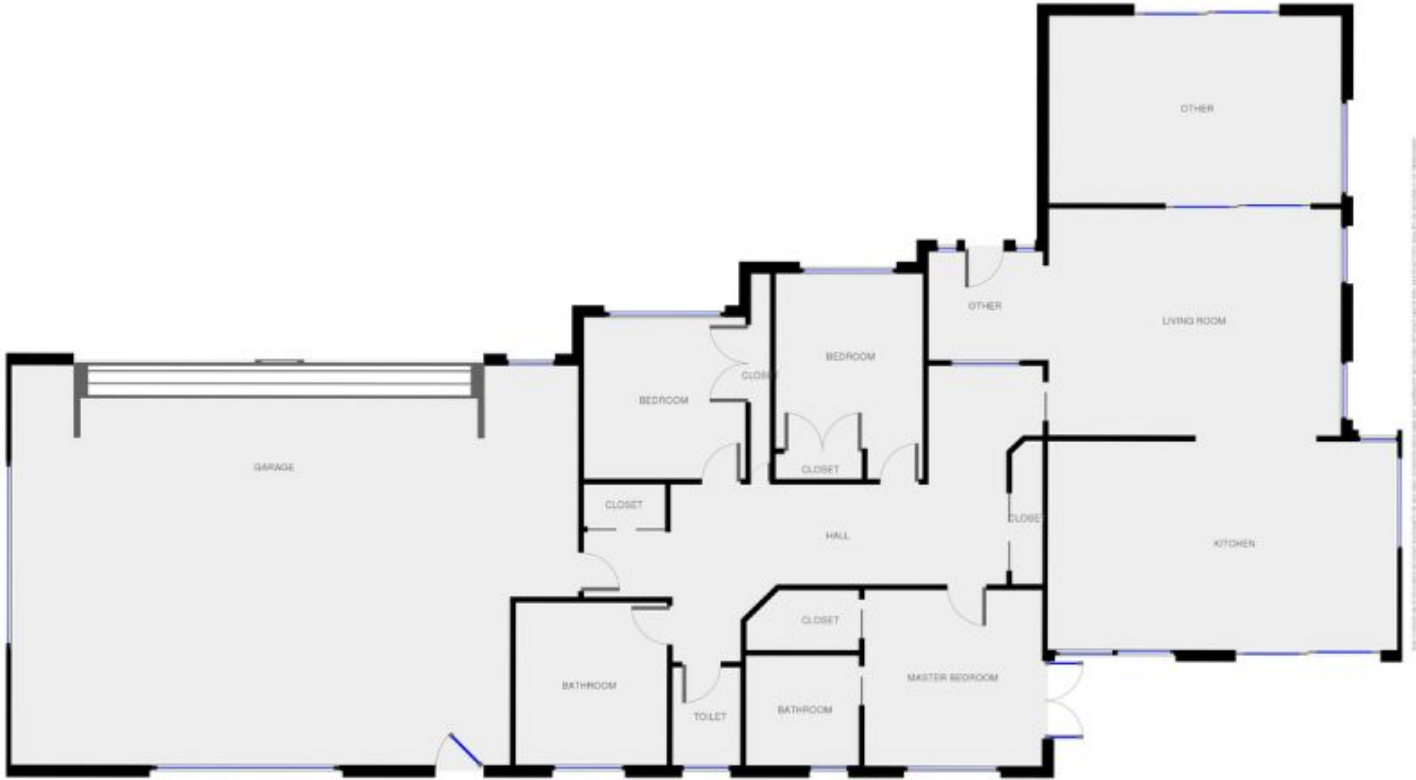

139 Gleneagles Drive Te Awamutu NZ

3  2  2 

**Type** : House  
**Land Size** : 692 sqm  
**View** : <https://dev.stonerealestate.co.nz/sale/nz/-/te-awamutu/residential/house/8199469>

1/21/2014 10:00:00 AM